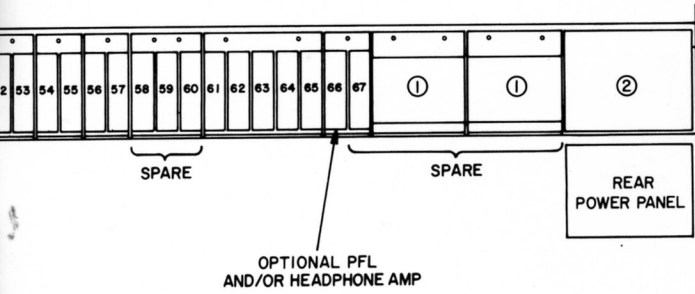

PB6

Co

Row 0
Row 9
Row 8
Row 7
Row 6
Row 5
Row 4
Row 3
Row 2
Row 1

- ① BLANK PANELS STANDARD.
UP TO 4 TUCHEL CONNECTORS OPTIONAL.
- ② BLANK PANEL STANDARD, OPTIONAL BROADCAST
PANEL AVAILABLE. NOTE: METER HARNESS CONNECTOR
BEHIND THIS PLATE.